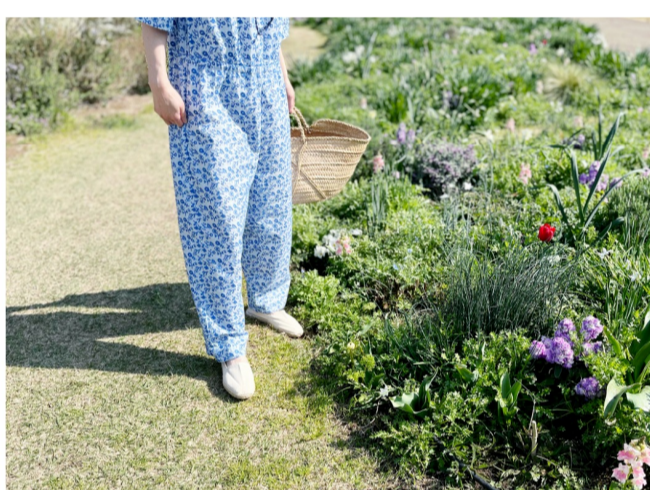

2026 fairy in the forest minä perhonen design for CHECK&STRIPE

field of flower stripe light blue

field of flower check light blue