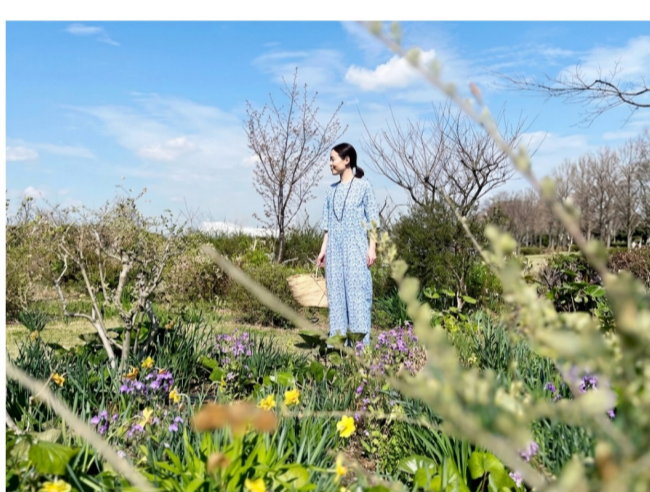

2026 fairy in the forest minä perhonen design for CHECK&STRIPE

field of flower stripe light blue

field of flower check light blue